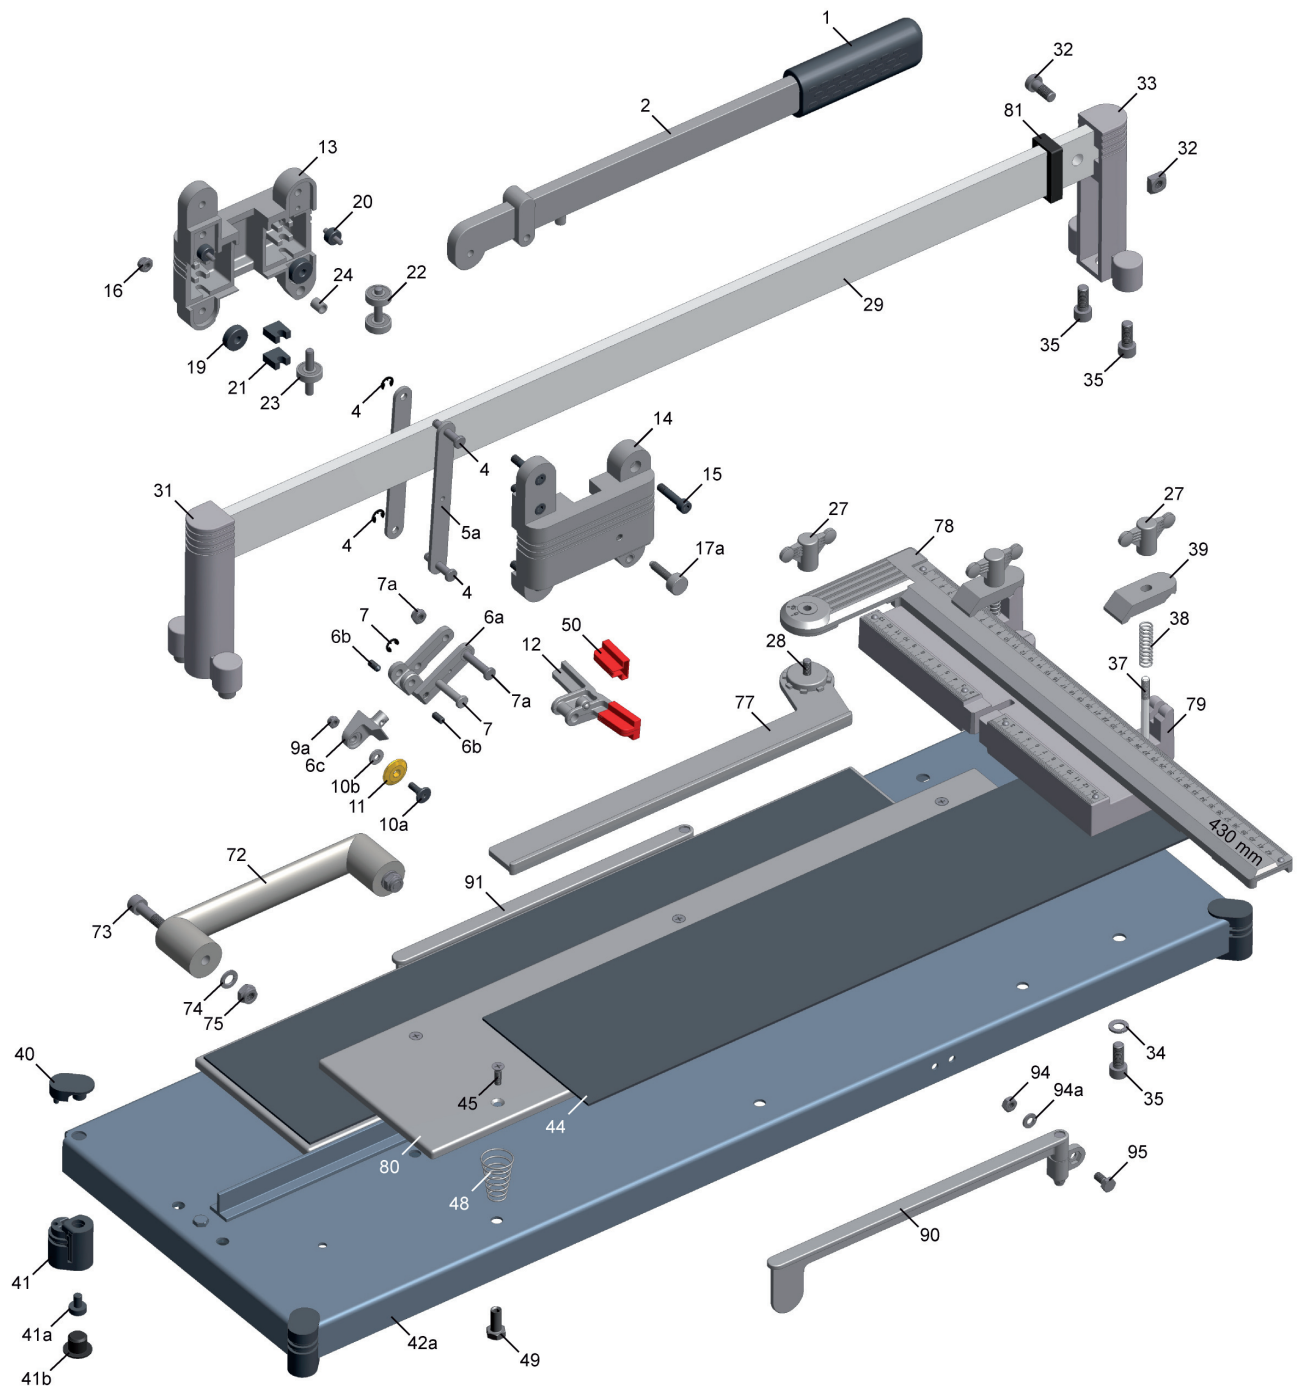

TOPLINE PRO 630 | 720 | 920 MM

Professionelle Fliesenschneidmaschine (Serie ab 01.11.2011)

Professional tile cutting machine (series from 01.11.2011)

Technische Änderungen vorbehalten.
Technical changes are subject to alteration without notice.